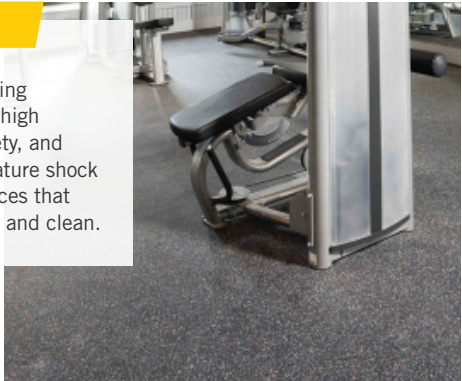

FLOORING

Comm-Fit's indoor gym flooring solutions are engineered for high performance, durability, safety, and hygiene. Flooring options feature shock absorbent and durable surfaces that are easy to install, maintain, and clean.