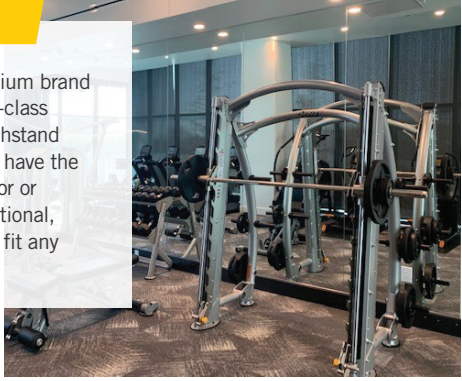

COMM-FIT.com

PROMOTING HEALTHY LIVING FOR YOUR COMMUNITY

Multi-Family Housing

THE LEADER IN INNOVATIVE FITNESS FACILITY SOLUTIONS

EQUIPMENT

Comm-Fit partners with premium brand suppliers who provide best-in-class fitness equipment built to withstand high usage wear and tear. We have the capabilities to outfit any indoor or outdoor space with safe, functional, premium equipment that will fit any budget.