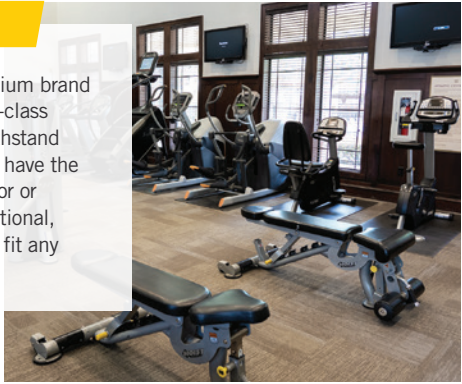

COMM-FIT.com

MAKING A POSITIVE IMPACT IN YOUR COMMUNITY

Parks & Recreation

Comm//FIT

THE LEADER IN INNOVATIVE
FITNESS FACILITY SOLUTIONS

EQUIPMENT

Comm-Fit partners with premium brand suppliers who provide best-in-class fitness equipment built to withstand high usage wear and tear. We have the capabilities to outfit any indoor or outdoor space with safe, functional, premium equipment that will fit any budget.