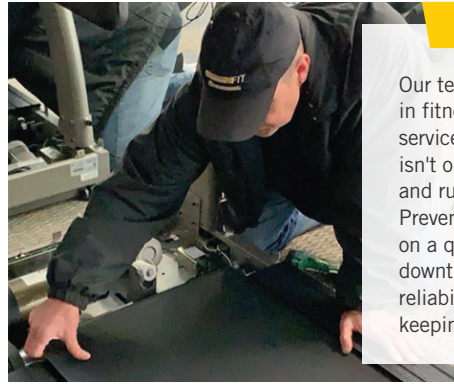

SERVICE

Our team of technicians are experts in fitness equipment repair and service. If you have equipment that isn't operating we can get it back up and running quickly. We also offer Preventative Maintenance contracts on a quarterly basis to help reduce downtime and ensure the safety and reliability of your equipment – keeping your gym in top condition.