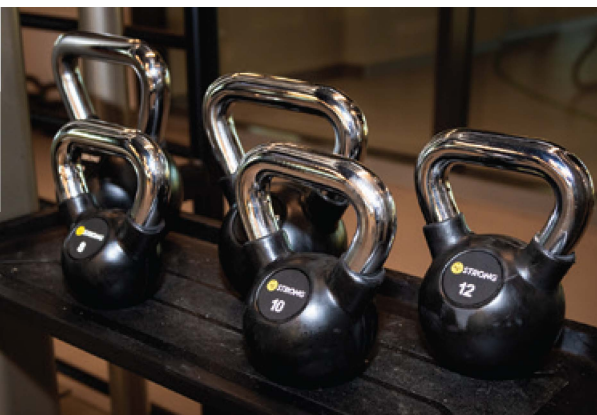

FUN FACT

Living close to recreation facilities is consistently related to higher physical activity levels for both adults and youth.