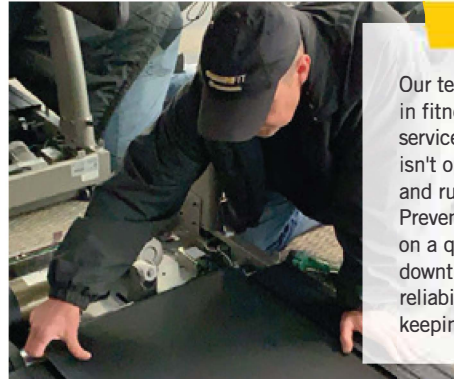

SERVICE

Our team of technicians are experts in fitness equipment repair and service. If you have equipment that isn't operating we can get it back up and running quickly. We also offer Preventative Maintenance contracts on a quarterly basis to help reduce downtime and ensure the safety and reliability of your equipment – keeping your gym in top condition.