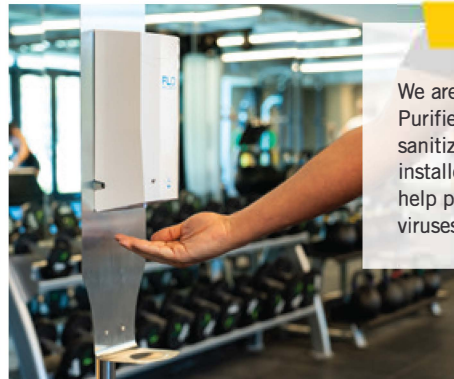

DISINFECTING

We are proud to offer CASPR Air Purifiers and FLO Wellness sanitization products that are easily installed throughout your facility to help protect your members from viruses and bacteria.