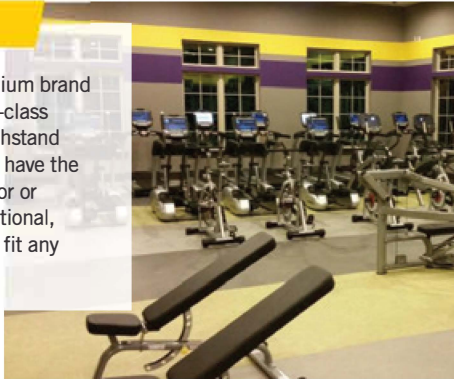

FITNESS ESSENTIALS FOR THE STUDENT LIFE

Student Housing

Comm//FIT

THE LEADER IN INNOVATIVE FITNESS FACILITY SOLUTIONS

EQUIPMENT

Comm-Fit partners with premium brand suppliers who provide best-in-class fitness equipment built to withstand high usage wear and tear. We have the capabilities to outfit any indoor or outdoor space with safe, functional, premium equipment that will fit any budget.