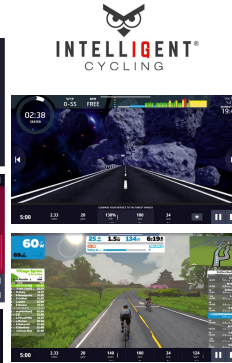

CommFIT

STAR TRAC® VIRTUAL BIKE

CORE HEALTH & FITNESS

The Star Trac Virtual Bike combines the state-of-the-art commercial grade group cycle built by Schwinn with a 21" touchscreen display to create the ultimate cycling workout experience.

The Virtual Bike is purpose-built to withstand the rigors of a commercial cardio floor and meet the needs of non-staffed vertical market spaces such as hospitality and multi-housing.

VIRTUAL BIKE

CONSOLE

DISPLAY	21" Touchscreen
WORKOUT CONTENT & PARTNERS	Instructor-led rides, scenic rides, HIIT based workouts, FTP Fitness test, and Intelligent Cycling® signature THE JOURNEY which takes the user through virtual cycling adventures in 3D worlds.
ENTERTAINMENT APPS	Netflix, YouTube, Facebook, Instagram, Reddit, NPR, Weather Channel and more
LANGUAGES	English, Italian, Finnish, Czech, Slovak, Japanese, Chinese (Simplified & Traditional), Russian, Hebrew, Danish, English - UK, Dutch, Spanish, French, Portuguese, German, Swedish, Polish, Turkish, Korean, Modern Standard Arabic
FAN	Yes
WIFI / ETHERNET	Yes
BLUETOOTH & ANT+	Yes
APPLE GYMKIT AND SAMSUNG GALAXY WATCH	Yes, Tap to Pair
USB PORT	Yes

FRAME

POWER MANAGEMENT	4iiii Power Meter direct power measurement
RESISTANCE SYSTEM	6 Magnet, Non-Contact Magnetic Resistance
DRIVE SYSTEM / DRIVE TRAIN	Smooth Poly V
PEDALS	Morse Taper Double Link - SPD and Athletic Shoe Cage
Q FACTOR	168 mm
SADDLE DESIGN	Ergonomically Sculpted Saddle
ADJUSTABILITY	Seat: Fore / Aft & Up / Down, Handlebars: Fore / Aft & Up / Down
SEAT ADJUSTMENT	Pop-pin
FORE / AFT ADJUSTMENT SYSTEM	Level Micro Adjustment
WATER BOTTLE HOLDER / ACCESSORIES HOLDER	Yes
CUSTOMIZABLE	Paint color options approval required
FRAME MATERIAL & FINISH	Aluminum, Powder-coated
FRAME COLOR	Quantum Silver
ASSEMBLED DIMENSIONS L x W x H	53in x 21in x 62in (135 x 53 x 158 cm)
POWER REQUIREMENT	100-240 V - 50/60 Hz Ac
USER HEIGHT RANGE	4'11 to 6'8 (150cm - 203cm)
MAX USER WEIGHT	350lb (159kg)
PRODUCT WEIGHT	176 lbs (80 kg)
SHIPPING DIMENSIONS	44.5 in x 10.6 in x 38 in (113 cm x 27 cm x 97 cm)
SHIPPING WEIGHT	152 LBS (69 KG)