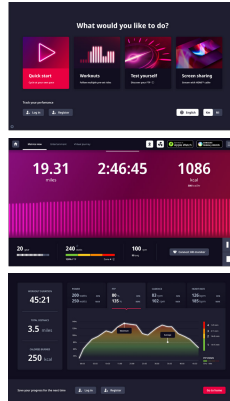

CommFIT

STAR TRAC® VIRTUAL BIKE

CORE HEALTH & FITNESS

The Star Trac Virtual Bike combines the state-of-the-art commercial grade group cycle built by Schwinn with a 21" touchscreen display to create the ultimate cycling workout experience.

The Virtual Bike is purpose-built to withstand the rigors of a commercial cardio floor and meet the needs of non-staffed vertical market spaces such as hospitality and multi-housing.

VIRTUAL BIKE

CONSOLE

DISPLAY	21" Touchscreen
WORKOUT CONTENT & PARTNERS	Instructor-led rides, scenic rides, HIIT based workouts, FTP Fitness test, and Intelligent Cycling® signature THE JOURNEY which takes the user through virtual cycling adventures in 3D worlds.
ENTERTAINMENT APPS	Netflix, YouTube, Facebook, Instagram, Reddit, NPR, Weather Channel and more
LANGUAGES	English, Italian, Finnish, Czech, Slovak, Japanese, Chinese (Simplified & Traditional), Russian, Hebrew, Danish, English - UK, Dutch, Spanish, French, Portuguese, German, Swedish, Polish, Turkish, Korean, Modern Standard Arabic
FAN	Yes
WIFI / ETHERNET	Yes
BLUETOOTH & ANT+	Yes
APPLE GYMKIT AND SAMSUNG GALAXY WATCH	Yes, Tap to Pair
USB PORT	Yes