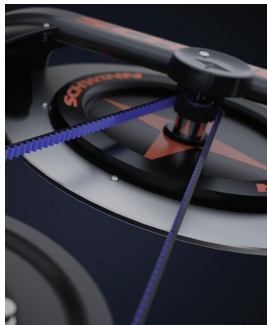

CommFIT

SCHWINN
RIDE AS ONE

CORE
HEALTH & FITNESS

AC™ SPORT 7340

CARBON BLUE
DRIVE SYSTEM

INNOVATIVE AND POWERFUL

FEATURES

PRODUCT WEIGHT	115 lb (52 kg)
SHIPPING WEIGHT	129 lb (58.5 kg)
PRODUCT FOOTPRINT (LXWXH)	43.5 in x 20 in x 50 in (110 cm x 51 cm x 127 cm)
MAX PRODUCT LENGTH	50 in (127 cm)
SHIPPING DIMENSIONS (LXWXH)	45 in x 11 in x 37 in (112 cm x 28 cm x 94 cm)
FRAME MATERIAL	Steel
FRAME FINISH	E-coated and Powder Coated
FRAME COLOR	Quantum Silver
DRIVE SYSTEM/TRAIN	Carbon Blue™ Belt Drive
RESISTANCE SYSTEM	6 Magnet Non- Contact Magnetic Resistance
Q-FACTOR	168 mm
HANDLE BAR	Sport
SADDLE	AC Saddle
FORE/AFT ADJUSTMENT SYSTEM	Pop-Pin
HEIGHT ADJUSTMENT SYSTEM	Pop-Pin
FLYWHEEL	Aluminum, thin profile
PEDALS	Morse Taper Double Link - SPD and athletic shoe cage
USER HEIGHT RANGE	4'11" to 6'8" (150 cm to 203 cm)
MAX USER WEIGHT	350 lb (159 kg)

COMPATIBLE CONSOLES

ECHELON2G	NA
ECHELON2	740-8940
ECHELON2 FOR 4III®	718-5767 with 718-5765
ECHELON2 WITH POWER UPGRADE	740-8942
CADENCE PRO	740-8803

COMPATIBLE ACCESSORIES

PEDALS	718-5869, 740-8689, 740-8825
BIKE NUMBERING TAGS	NA
DUMB BELL HOLDERS	NA
POWERMETER CRANKS	718-5765