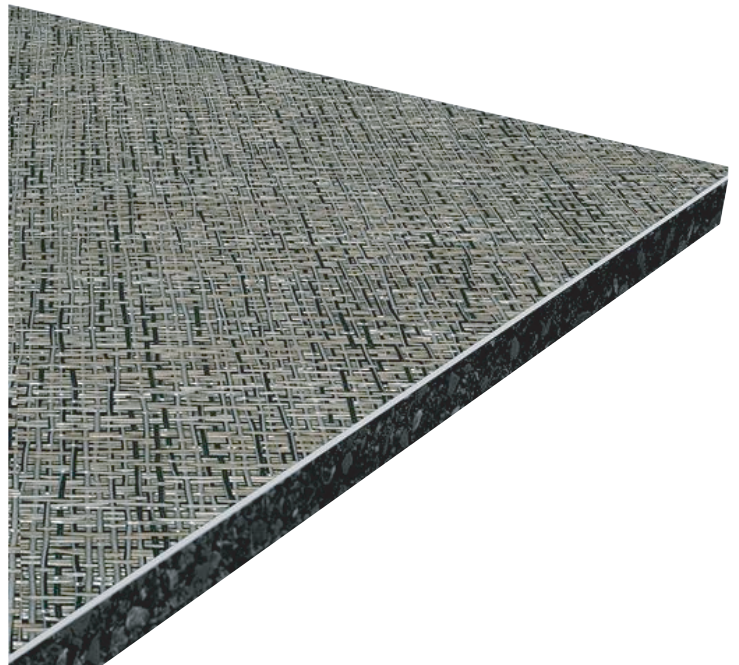

Comm//FIT

The leader in innovative fitness facility solutions

FitDek Woven gym flooring provides the durability and performance of traditional gym flooring while offering a sleek, visually appealing surface, along with improved safety and ergonomic benefits.

Roll

• 6mm (0.23") x 72" (1.83m) x 30 LF (9.14m)

Surface Layer

• 1mm Woven Vinyl surface layer

Base Layer

• 5mm Vulcanized Composition Rubber base layer

FEATURES AND BENEFITS

Made with reclaimed rubber materials

Provides comfort underfoot

Durable

Can withstand light weight impacts

Resistant to scuffs and marks

Reduces structure borne noise

Reduces impact noise

COLOR OPTIONS